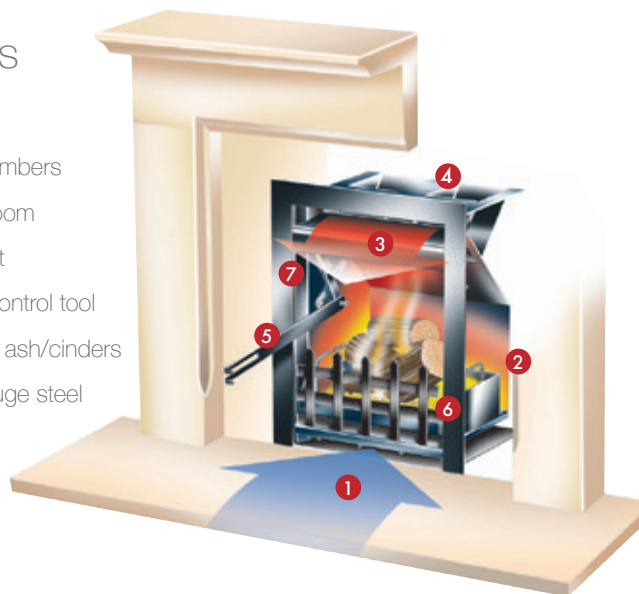

RIVA | OPEN CONVECTOR FIRES

Improved Heating Performance

Everyone loves the warmth and atmosphere of an open fire with dancing flames, crackling logs or glowing coals. Unfortunately, open fires are not always very efficient at heating your room. An exception to this, the latest Riva Open Convector from Stovax provide you with the best of both worlds – a real open fire yet with a heating efficiency double that of a normal grate or hearth mounted appliance. This is because the Riva Open has been designed to produce warm convected air as well as radiant heat.

Versions for most chimneys

Suitable for most homes (if your house has a chimney* you can almost certainly install a Riva Open fire), these versatile fires are available in five widths and two different heights so that they may be fitted into a wide variety of fireplace types and heat rooms of different proportions. There is also a choice of decorative styles to complement both traditional and contemporary interiors.

*Conforming to Building Regulations for solid fuels. If unsure, please check with your Stovax retailer.

Key Design Features

1. Cooler air drawn in
2. Specially designed convection chambers
3. Warmed convected air flows into room
4. Design allows chimney to be swept
5. Removable multi-grate & damper control tool
6. Removable tray/pan for disposal of ash/cinders
7. Dual skin construction in heavy gauge steel