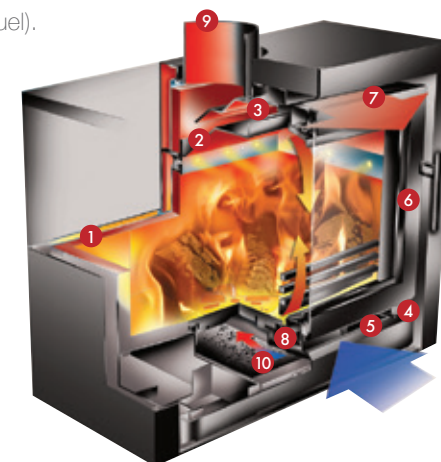

Key Design Features

1. High density, thermal brick liner system.
2. Heated air jets from Cleanburn ports on all three sides burn hydrocarbons in smoke.
3. Unique stainless steel baffle (multi-fuel).
4. Two combustion control levers.
5. Unique "Opti-Burn" setting provides optimum efficiency and visual effect for woodburning.
6. Airtight door with removable stainless steel handle.
7. Convected and radiant heat.
8. Externally operated riddling grate.
9. Top or rear flue exit connecting stove to flue pipe.
10. Removable stainless steel ashpan.
11. Optional cast iron, multi-fuel kit[†] (not illustrated).
12. Optional stainless steel tool holder (not illustrated).
13. Optional ash caddy (not illustrated).
14. Optional stove benches (not illustrated - see page 36).
15. Optional Smoke Control Kit enables the burning of logs in Smoke Control Areas (Riva F40 & F66 stoves only - not illustrated).