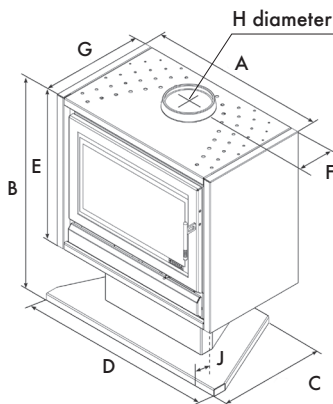

RIVA F66 PEDESTAL

RIVA F66 PEDESTAL DIMENSIONS

Riva F66 Pedestal
699
826
-
420
766
603
150
405
153
15
-
-
503 x 325
114kg

RIVA STOVE INFORMATION AND PRODUCT CODES

Product Code	Description	Heat Output	Fuel Type	Efficiency
RVF40C	Riva F40 Freestanding (Storm Metallic)	4.9kW	Multi-fuel	81%
RVF40CB	Riva F40 Freestanding (Metallic Black)	4.9kW	Multi-fuel	81%
RVF66	Riva F66 Freestanding (Storm Metallic)	8.0kW	Multi-fuel	80%
RVF66B	Riva F66 Freestanding (Metallic Black)	8.0kW	Multi-fuel	80%
RVF76	Riva F76 Freestanding (Storm Metallic)	9.0kW	Wood	78%
RVF76B	Riva F76 Freestanding (Metallic Black)	9.0kW	Wood	78%

✓ These models are approved for use in Smoke Control Areas when fitted with an optional Smoke Control Kit.

RIVA STOVES ACCESSORY PRODUCT CODES

RVACPEDB	Riva F66 Pedestal
RVAC001	Stainless Steel Tool Holder for Riva F40, F66 & F76 (see page 47)

Smoke Control Area Kits

RV40SCKIT	Smoke Control Kit for Riva F40
RV66SCKIT	Smoke Control Kit for Riva F66

Multi-fuel Kits For Riva Freestanding Stoves* (see page 47 for further information)

RVAC082*	Multi-fuel kit for Riva F40	See page 47 for further information.
RVAC002*	Multi-fuel kit for Riva F66	See page 47 for further information.

Ash Caddies

4227	Ash Caddy for Riva F40, F66
4229	Ash Caddy for Riva 76

A HETAS approved installer should undertake a site survey prior to purchase and must install any Riva Stove. Your Stovax retailer will be able to advise on this and, in particular, the use of high temperature (1300°C) plaster/screed in the area around Riva stoves. You may view/download complete installation instructions at our website - www.stovax.com. These diagrams cover some of the basic requirements. All stoves should be installed by a competent person to the requirement of Building Regulations (Document J) and include the fitting of adequate ventilation to ensure safe use. Usually older buildings do not need any additional ventilation for appliances up to 5kW, but modern houses will need additional ventilation in all cases. The diagrams and dimensions on these pages cover some of the basic requirements and are for initial information purposes only.

* For stove benches to go with the freestanding models, please see pages 36 - 37.