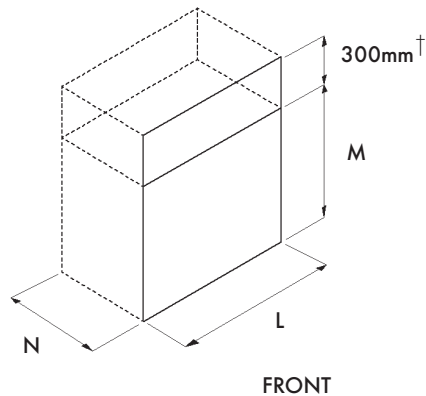

RIVA CASSETTES | TECHNICAL INFORMATION

OPENING DIMENSIONS