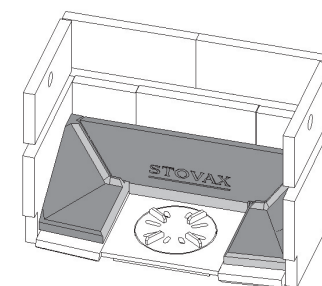

MULTI-FUEL KIT FOR RIVA CASSETTES AND FREESTANDING STOVES

If you expect to burn smokeless fuels with a Riva Cassette or Riva Freestanding stove then you will need to fit the Multi-fuel Kit. By placing the cast iron guides into the base of the firebox, you will decrease the amount of fuel you need to load and allow the fuel and cinders to fall towards the grate for improved combustion. However, you may still burn logs with equal efficiency.