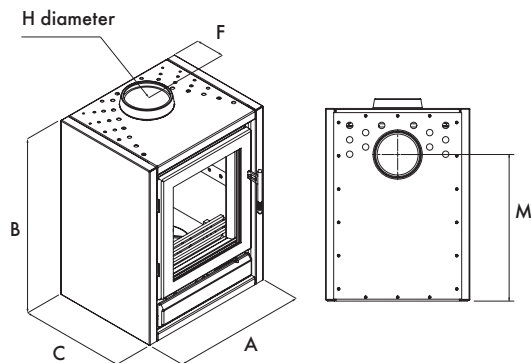

RIVA FREESTANDING | TECHNICAL INFORMATION

RIVA FREESTANDING

RIVA FREESTANDING DIMENSIONS*

(all dimensions in mm)	Riva F40 Freestanding	Riva F66 Freestanding	Riva F76 Freestanding
A	451	698	788
B	602	602	663
B (with plinth)	-	-	-
C	355	405	409
D	-	-	-
E	119	153	145
F	-	-	-
G	-	-	-
H ø	128	153	153
J	-	-	-
K	-	-	-
M	458	442	480
M (with plinth)	-	-	-
Flame Viewing Area (w x h)	268 x 322	503 x 325	590 x 375
Weight	82kg	100kg	125kg