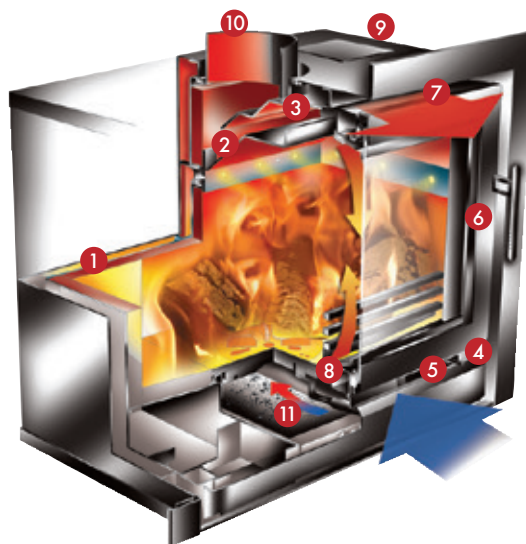

Riva cassettes direct three types of air into the glass-fronted firebox, where they combine to provide superb flame control and exceptional views of the fire, which are further enhanced by Stovax's Airwash system that helps keep the glass clean.

Key Design Features

1. High density, thermal brick liner system.
2. Heated air jets from Cleanburn ports on all three sides burn hydrocarbons in smoke.
3. Unique stainless steel baffle (multi-fuel).
4. Single combustion control lever.
5. Unique "Opti-Burn" setting provides optimum efficiency and visual effect for woodburning.
6. Airtight door with removable stainless steel handle.
7. Convected and radiant heat.
8. Externally operated riddling grate.
9. Convected heat ducting system outlets (Riva 50, 55, 66 & 76 cassettes only).
10. Easy fit flue connection through cassette.
11. Removable stainless steel ashpan.
12. Optional cast iron, multi-fuel kit† (not illustrated)
13. Optional stainless steel tool holder (not illustrated)
14. Optional Smoke Control Kit enables the burning of logs in Smoke Control Areas (Riva 40, 45, 50, 55 & 66 cassettes only - not illustrated)
15. Optional fan-assisted convection system (Riva 50, 55, 66 & 76 cassettes only - not illustrated)
16. Optional ash caddy (not illustrated)