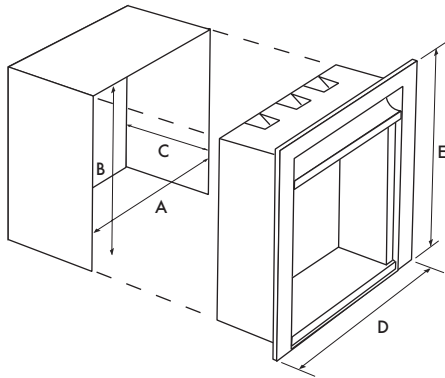

RIVA OPEN FIRES | INFORMATION

A HETAS approved installer should undertake a site survey prior to purchase and must install any Riva Open Convector Fire. Your Stovax retailer will be able to advise on this and, in particular, the use of high temperature (1300°C) plaster/screed in the area around the fire. You may view/download complete installation instructions at our website - www.stovax.com. These diagrams cover some of the basic requirements. All fires should be installed by a competent person to the requirement of Building Regulations (Document J) and include the fitting of adequate ventilation to ensure safe use. Usually older buildings do not need any additional ventilation for appliances up to 5kW, but modern houses will need additional ventilation in all cases.

OPEN CONVECTOR FIRE DIMENSIONS

(all dimensions in mm)	16"	16" Low	22"	22" Low	24"	24" Low	26"	26" Low	28"
A	420	420	570	570	620	620	670	670	720
B	560	510	620	560	620	560	620	560	620
C	360	360	360	360	360	360	360	360	360
D	474	474	624	624	674	674	724	724	774
E	592	542	652	592	652	592	652	592	652
Weight	62kg	59kg	83kg	76kg	86kg	81kg	89kg	86kg	97kg

RIVA TRADITIONAL & ARTS PRODUCT CODES

	16"	22"	24"	26"	28"
Riva Open Convector - standard height	8610	8604	8606	8608	8673
Riva Open Convector - low lintel	8611	8605	8607	8609	N/A
Front/grate options					
Cast iron basket (required for multi-fuel)	8686	8687	Use 22"	8688	Use 26"
Ashpan (required for multi-fuel)	8652	8653	Use 22"	8654	Use 26"
Black Holyrood front with log tray†	8627	8628	8629	8630	N/A
Polished Holyrood front with log tray†	8627P	8628P	8629P	8630P	N/A
Portcullis front with log tray†	8678	8666	8667	8668	8669
Castle front with log tray†	N/A	8623	8624	8625	N/A
Frame options					
Profil Brass - standard height	8633	8635	8637	8639	8626
Profil Brass - low lintel	8674	8636	8638	8640	N/A
Profil Brushed Stainless - standard height	8633BS	8635BS	8637BS	8639BS	8626BS
Profil Brushed Stainless - low lintel	8674BS	8636BS	8638BS	8640BS	N/A
Arts Matt Black	8700	N/A	N/A	N/A	N/A
Other options					
Clip-in sparkguard - standard height*	8690	8691	8692	8693	8694
Clip-in sparkguard - low lintel*	8695	8696	8697	8698	N/A
Standard flue gather	N/A	8658	8659	8660	8661
Offset flue gather	N/A	8663	8664	8665	8662

RIVA CONTEMPORARY PRODUCT CODES

	16"	22"	26"
Riva Open Convector - standard height	8610	8604	8608
Frame options			
Steel Frame - rectangular	8730	8732	8736
Steel Frame - square	N/A	8733	8737
Tray options			
Multi-fuel tray	8705	8710	8720
Log tray	8706	8711	8721
Log retainer options			
4 bar log retainer (multi-fuel)	8708	8713	8723
3 bar log retainer (wood only)	8707	8712	8722
Solid log retainer (wood or multi-fuel)	8709	8714	8724
Other options			
Clip-in sparkguard	8740	8741	8743
Standard flue gather	N/A	8658	8660
Offset flue gather	N/A	8663	8665

*Can be used with Holyrood front options, but as freestanding only

† For woodburning only