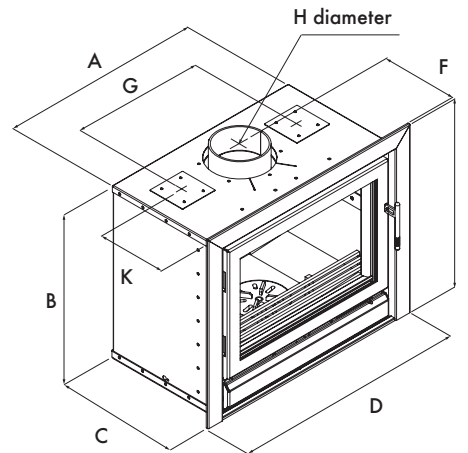

RIVA CASSETTE DIMENSIONS

RIVA CASSETTES FRAME DIMENSIONS (MM)

Product Code	Description	Height	Width
Riva 40			
RV40PRO3/B	3 Sided, Standard	599	492
RV40PRO3W/B	3 Sided, Wide	646	586
RV40PRO4/B	4 Sided, Standard	645	492
RV40PRO4W/B	4 Sided, Wide	739	586
Riva 45			
RV45PRO3/B	3 Sided, Standard	709	492
RV45PRO3W/B	3 Sided, Wide	756	586
RV45PRO4/B	4 Sided, Standard	755	492
RV45PRO4W/B	4 Sided, Wide	849	586
Riva 50			
RV50PRO3/B	3 Sided, Standard	599	632
RV50PRO3W/B	3 Sided, Wide	646	726
RV50PRO4/B	4 Sided, Standard	645	632
RV50PRO4W/B	4 Sided, Wide	739	726
Riva 55			
RV55PRO3/B	3 Sided, Standard	709	632
RV55PRO3W/B	3 Sided, Wide	756	726
RV55PRO4/B	4 Sided, Standard	755	632
RV55PRO4W/B	4 Sided, Wide	849	726
Riva 66			
RV66PRO3/B	3 Sided, Standard	599	742
RV66PRO3W/B	3 Sided, Wide	645	836
RV66PRO3D/B	3 Sided Spacer⁹	599	742
RV66PRO4/B	4 Sided, Standard	645	742
RV66PRO4W/B	4 Sided, Wide	739	836
RV66PRO4D/B	4 Sided Spacer⁹	645	742
Riva 76			
RV76PRO3/B	3 Sided, Standard	678	862
RV76PRO3W/B	3 Sided, Wide	728	962
RV76PRO3D/B	3 Sided Spacer⁹	678	862
RV76PRO4/B	4 Sided, Standard	730	862
RV76PRO4W/B	4 Sided, Wide	830	962
RV76PRO4D/B	4 Sided Spacer⁹	730	862

(all dimensions in mm)	Riva 40	Riva 45	Riva 50	Riva 55	Riva 66	Riva 76
A	400	400	540	540	650	760
B	550	660	550	660	550	630
C	350	350	350	350	395	395
D	492	492	632	632	742	862
E	599	709	599	709	599	678
F	234	234	234	234	248	248
G	N/A	N/A	360	360	420	540
H ø	128	128	128	128	153	153
J	-	-	-	-	-	-
K	N/A	N/A	N/A	234	248	208
L	410	410	550	550	660	760
M	560	670	560	670	560	640
N	355	360	360	355	405*	405*
Flame Viewing Area (w x h)	269 x 325	269 x 435	409 x 325	409 x 435	503 x 325	590 x 375
Weight	80kg	80kg	80kg	100kg	110kg	125kg

*Dimension N may be reduced to 355mm when using Profil or Avanti box spacer frame. (3 sided RV66PRO3D/B & RV76PRO3D/B; 4 sided RV66PRO4D/B, RV76PRO4D/B for Riva cassettes)

†Extra height required when fitting Warm Air Ducting kit.

Please note the minimum distance to combustible materials for the Riva cassettes is 300mm, with the exception of the Riva 76 for which you should allow 150mm.

For full details please refer to the installation manual.