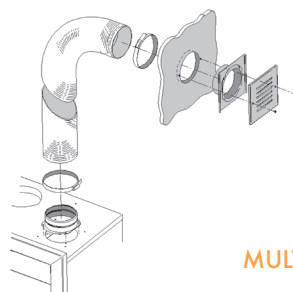

## RIVA CASSETTE PROFIL SPACER FRAMES

Like all Riva cassettes the Riva 66 and Riva 76™ fires can be fitted into a 350mm fireplace recess. However to achieve such an installation the innovative Profil Spacer Frame shown below should be used to accommodate the additional depth of the firebox. Please note the spacer frame is not available as a Wide Profil frame.

Standard (7mm deep)

Spacer Frame (50mm deep)