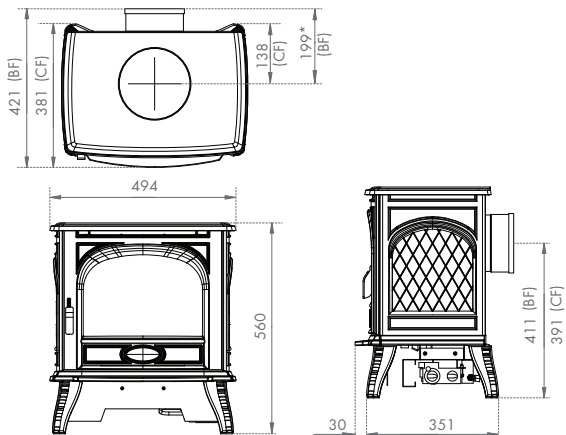

P68/69 | 280 Gas Stoves