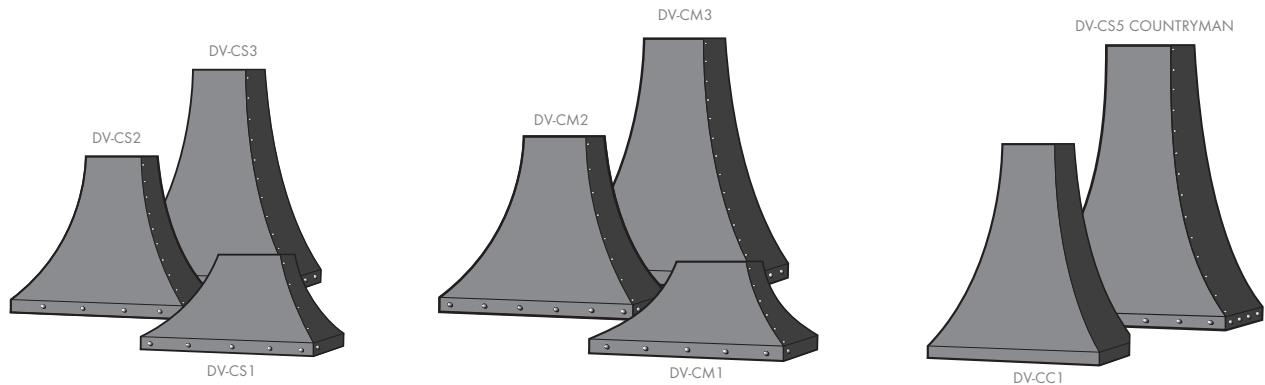

Canopies

Plinths & Side Panels

Our range of canopies, plinths & side panels has been specially designed to complement Dovre appliances whether installed freestanding in an inglenook or a recessed fireplace. They are manufactured to the highest standards & help ensure a lifetime of fireside pleasure.