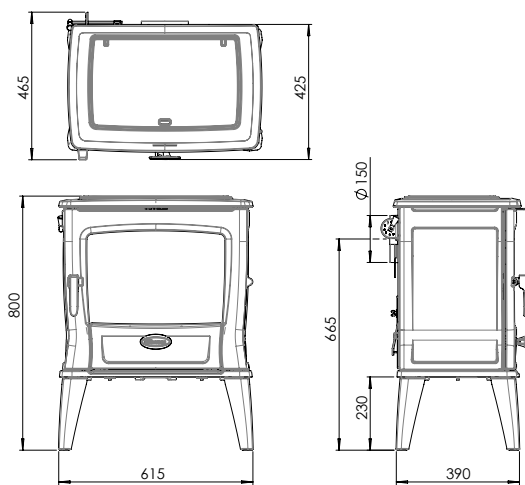

P18/19 | Tai 45 Wood & Multi-fuel Stoves