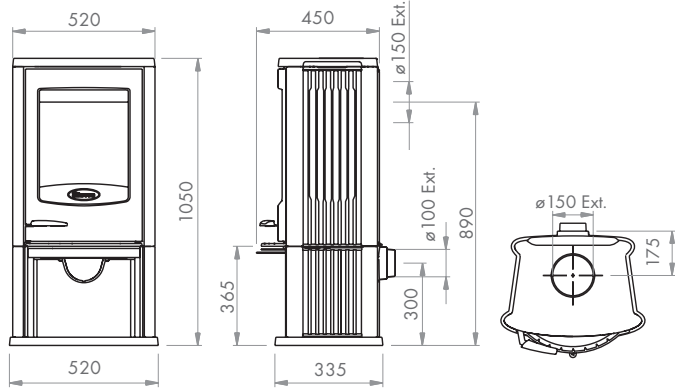

Correct Installation

A HETAS approved installer should undertake a site survey prior to purchase and must install any Dovre stove or fireplace. Your Dovre retailer will be able to advise on this. The below information is to assist you in your choice of a suitable Dovre fire or stove. It is not intended to be all the information required to install your fire or stove; this can be obtained from your local Dovre retailer or you can view/download the relevant full installation instructions from the Dovre website at www.dovre.co.uk

P44/45 | Astroline 2CB Wood Stove with Wood Store