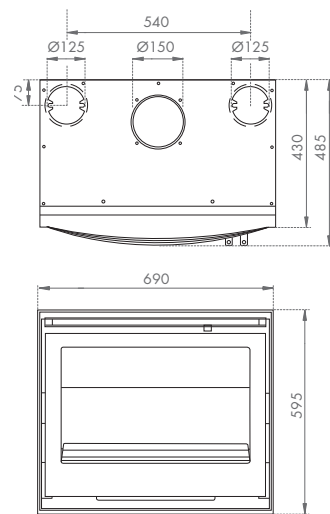

P52/53 | Astroline 360CB Wood Stove

Dimensions

P52/53 | Astroline 360CB/3 Wood Stove

P58/59 | 2520 Cassette Fire

P54/55 | Zen 100 Cassette Fire†

P60/61 | 1800 Multi-Fuel Fireplace†

P56/57 | Zen 102 Double-Sided Cassette Fire†