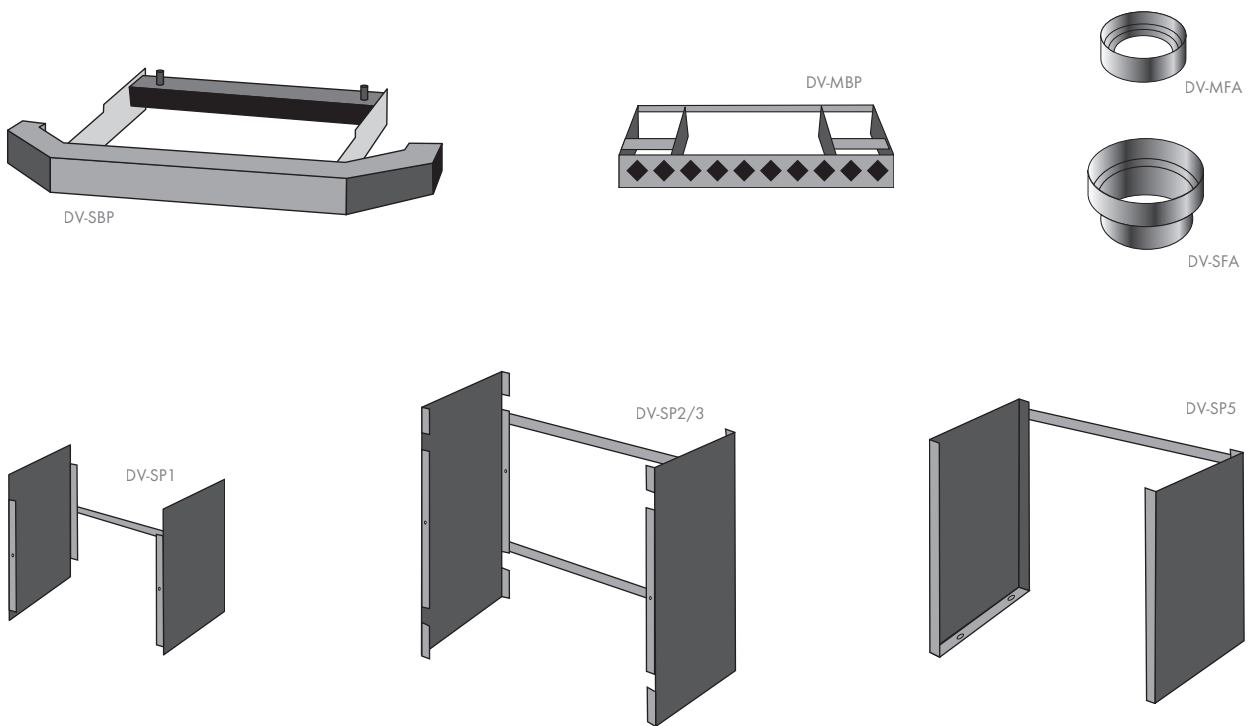

1800, 2000, 2400 & 2700 Fireplaces

All dimensions are quoted in millimetres

PLINTH

Designed to improve convection on appliances used in freestanding installations, base plinths will also enhance the visual appearance of your fireplace

CODE	DESCRIPTION	HEIGHT	WIDTH	DEPTH
DV-MBP	1800 Base Plinth (Black)	80	510	315
DV-SBP	2000/2700 Base Plinth (Black)	80	725	485

SIDE PANELS UNITS

For use with freestanding type installations where the sides of the appliance may be exposed to view, for example with an extra wide inglenook.

CODE	DESCRIPTION	HEIGHT	WIDTH	DEPTH
DV-SP1	1800 Side Panel Unit (Black)	470	530	290
DV-SP2	2700 Side Panel Unit (Black)	740	720	400
DV-SP3	2000 Side Panel Unit (Black)	780	720	350
DV-SP5	2400 Side Panel Unit (Black)	520	635	400

FLUE ADAPTORS

CODE	DESCRIPTION	FLUE PIPE DIAMETER
DV-MFA	1800 Flue Adaptor	5 1/4" - 6" (134 - 153)
DV-SFA	2000/2700 Flue Adaptor	7 1/4" - 8" (185 - 204)