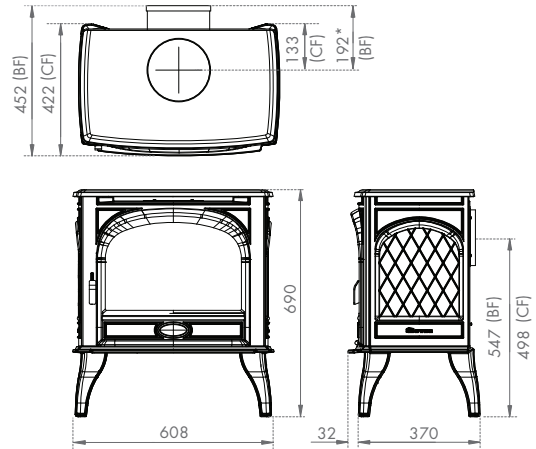

P70/71 | 425 Gas Stoves

*To end of rear flue spigot. Installation instructions with information on balanced flue configurations are available from www.dovre.co.uk