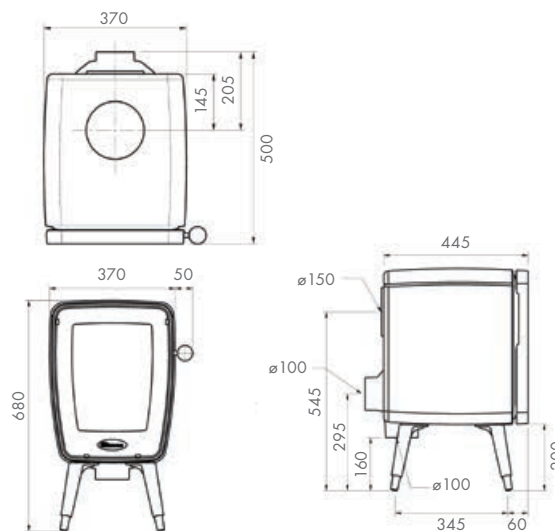

P26/27 | Vintage 30 Wood Stove