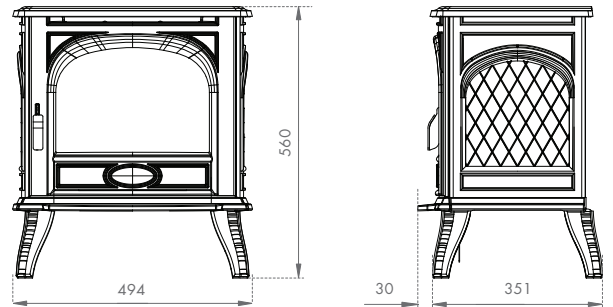

P72/73 | 280 Electric Stoves