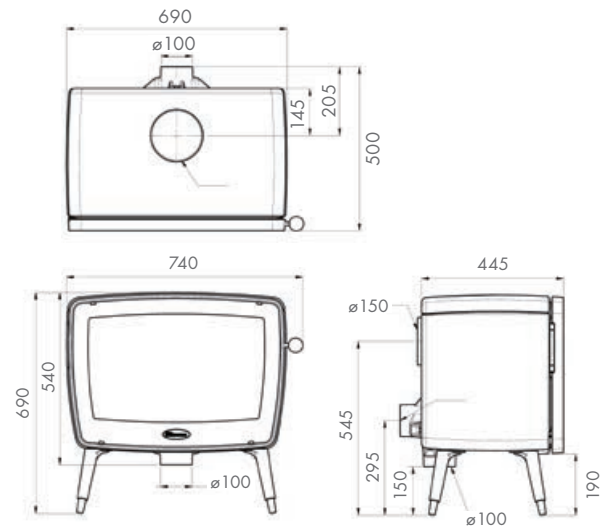

P28/29 | Vintage 35 Wood Stove

P30/31 | Vintage 50 Wood Stove

Bold 400 in Grey enamel

P32/33 | Brut Wood Stoves

P34/35 | Bold 300

Dimensions

P36/37 | Bold 400

P40/41 | Bow with Pedestal