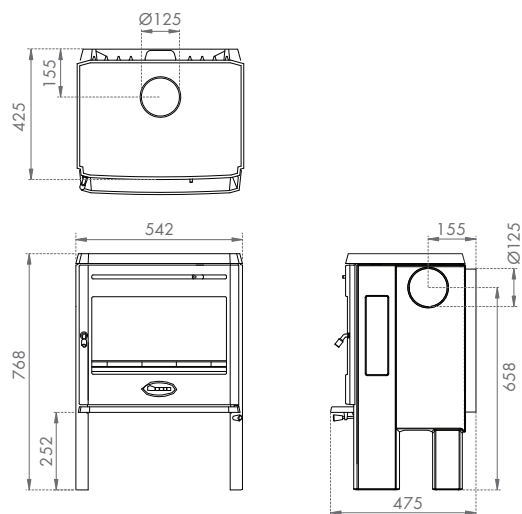

P52/53 | Astroline 360CB Wood Stove

Dimensions

P52/53 | Astroline 360CB/3 Wood Stove

P58/59 | 2520 Cassette Fire

P54/55 | Zen 100 Cassette Fire†

P60/61 | 1800 Multi-Fuel Fireplace†

P56/57 | Zen 102 Double-Sided Cassette Fire†