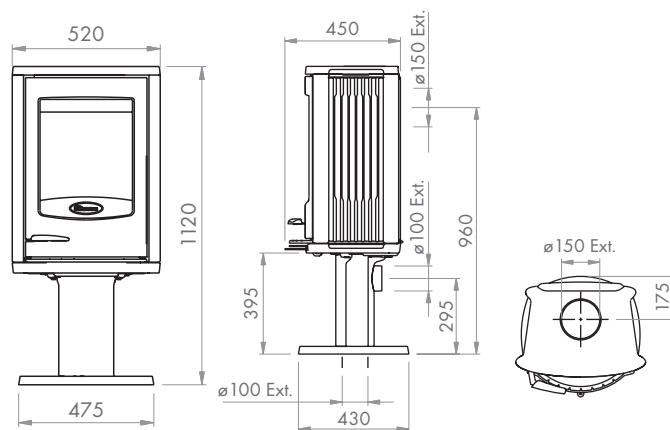

P44/45 | Astroline 2CB Wood Stove with Pedestal