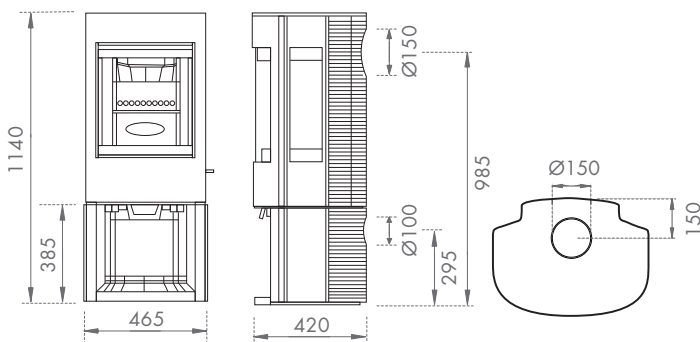

P52/53 | Astroline 360CB Wood Stove

Dimensions

P52/53 | Astroline 360CB/3 Wood Stove

P58/59 | 2520 Cassette Fire

P54/55 | Zen 100 Cassette Fire†

P60/61 | 1800 Multi-Fuel Fireplace†

P56/57 | Zen 102 Double-Sided Cassette Fire†