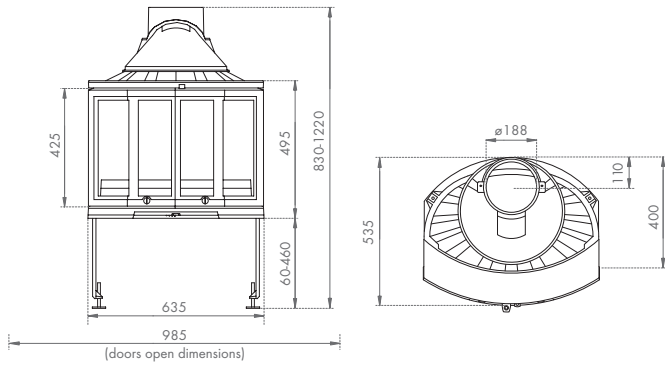

Correct Installation

A HETAS approved installer should undertake a site survey prior to purchase and must install any Dovre stove or fireplace. Your Dovre retailer will be able to advise on this. The below information is to assist you in your choice of a suitable Dovre fire or stove. It is not intended to be all the information required to install your fire or stove; this can be obtained from your local Dovre retailer or you can view/download the relevant full installation instructions from the Dovre website at www.dovre.co.uk

P64/65 | 2400CB Wood Fireplace†