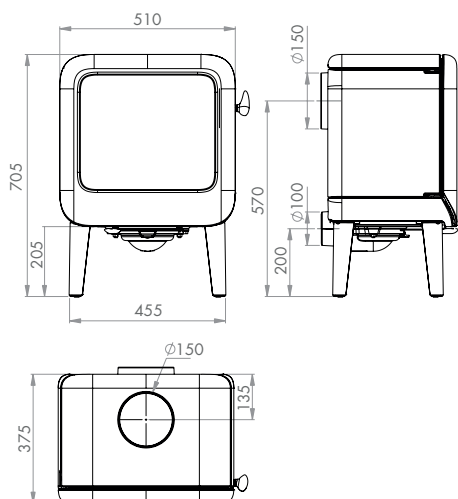

P38/39 | Rock 350