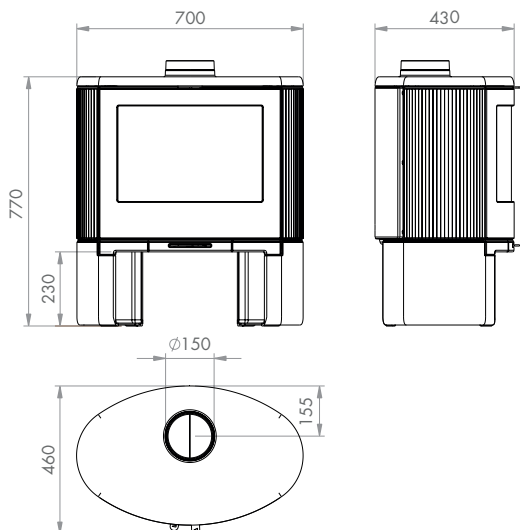

P40/41 | Bow on Legs