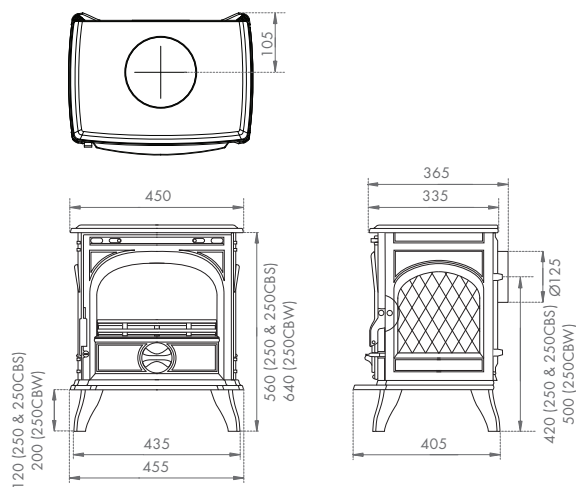

Correct Installation

A HETAS approved installer should undertake a site survey prior to purchase and must install any Dovre stove or fireplace. Your Dovre retailer will be able to advise on this. The below information is to assist you in your choice of a suitable Dovre fire or stove. It is not intended to be all the information required to install your fire or stove; this can be obtained from your local Dovre retailer or you can view/download the relevant full installation instructions from the Dovre website at www.dovre.co.uk

P6/7 | 250 Wood & Multi-Fuel Stoves