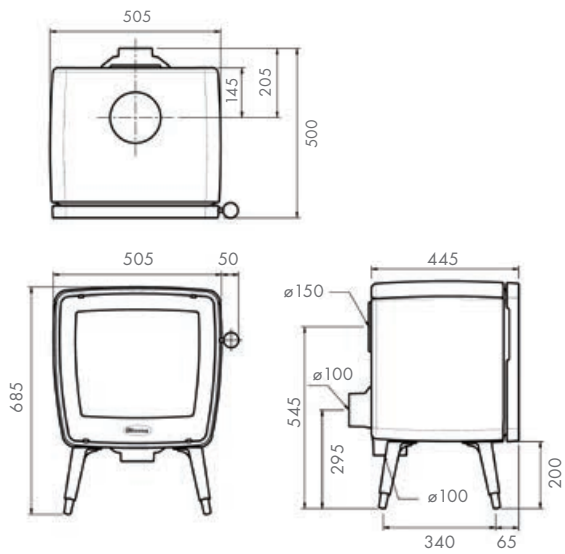

P28/29 | Vintage 35 Wood Stove

P30/31 | Vintage 50 Wood Stove

Bold 400 in Grey enamel

P32/33 | Brut Wood Stoves

P34/35 | Bold 300

Dimensions

P36/37 | Bold 400

P40/41 | Bow with Pedestal