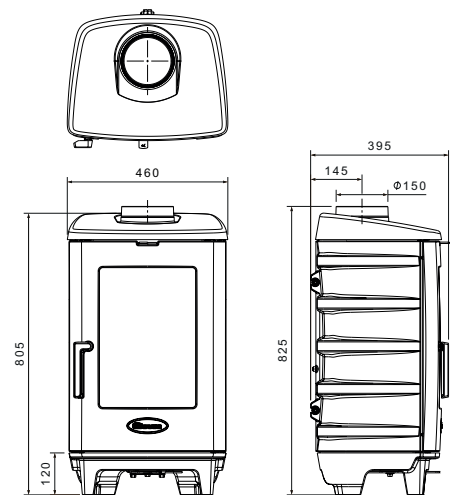

P28/29 | Vintage 35 Wood Stove

P30/31 | Vintage 50 Wood Stove

Bold 400 in Grey enamel

P32/33 | Brut Wood Stoves

P34/35 | Bold 300

Dimensions

P36/37 | Bold 400

P40/41 | Bow with Pedestal