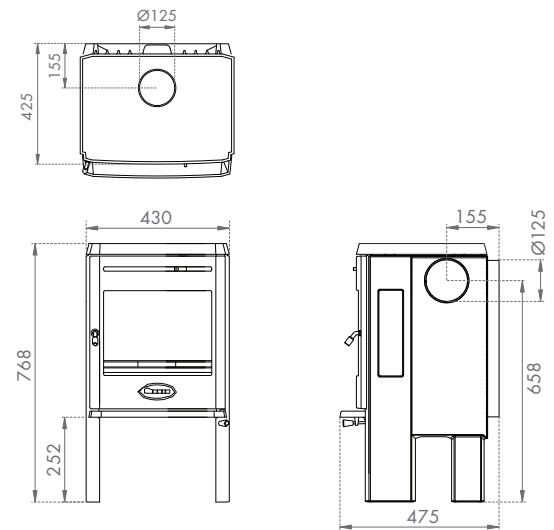

P50/51 | Astroline 350CB/3 Wood Stove