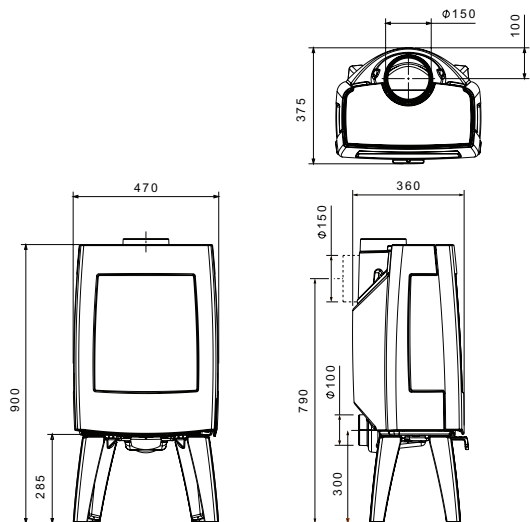

P20/21 | Sense 100 & 103 Wood Stoves