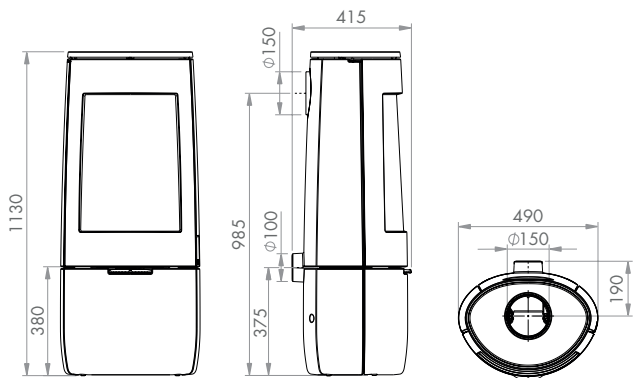

P28/29 | Vintage 35 Wood Stove

P30/31 | Vintage 50 Wood Stove

Bold 400 in Grey enamel

P32/33 | Brut Wood Stoves

P34/35 | Bold 300

Dimensions

P36/37 | Bold 400

P40/41 | Bow with Pedestal