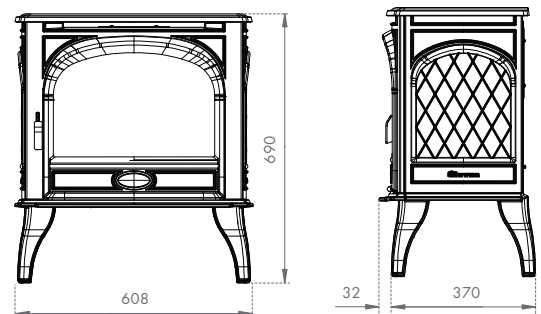

P74/75 | 425 Electric Stoves

*To end of rear flue spigot. Installation instructions with information on balanced flue configurations are available from www.dovre.co.uk