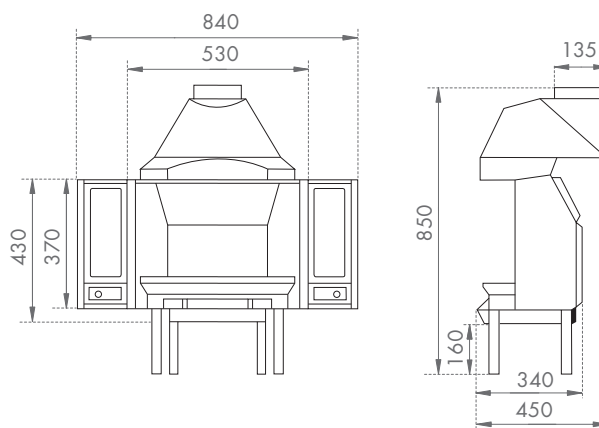

P52/53 | Astroline 360CB Wood Stove

Dimensions

P52/53 | Astroline 360CB/3 Wood Stove

P58/59 | 2520 Cassette Fire

P54/55 | Zen 100 Cassette Fire†

P60/61 | 1800 Multi-Fuel Fireplace†

P56/57 | Zen 102 Double-Sided Cassette Fire†