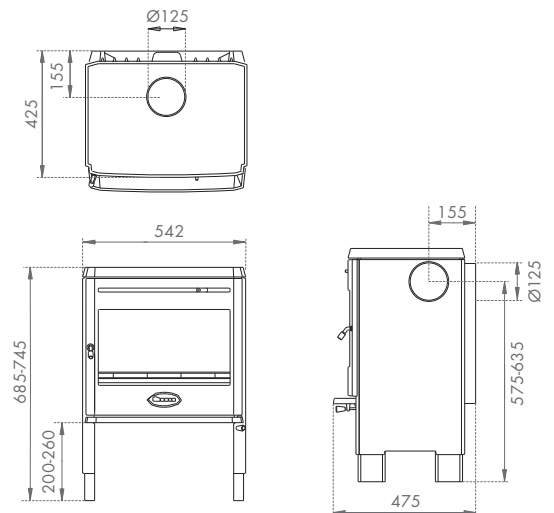

P52/53 | Astroline 360CB Wood Stove

Dimensions

P52/53 | Astroline 360CB/3 Wood Stove

P58/59 | 2520 Cassette Fire

P54/55 | Zen 100 Cassette Fire†

P60/61 | 1800 Multi-Fuel Fireplace†

P56/57 | Zen 102 Double-Sided Cassette Fire†