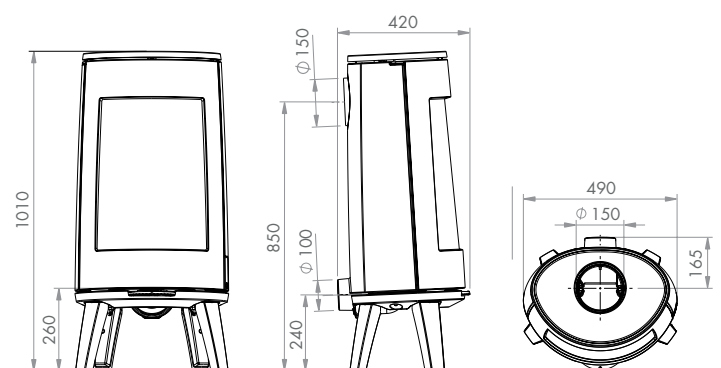

P28/29 | Vintage 35 Wood Stove

P30/31 | Vintage 50 Wood Stove

Bold 400 in Grey enamel

P32/33 | Brut Wood Stoves

P34/35 | Bold 300

Dimensions

P36/37 | Bold 400

P40/41 | Bow with Pedestal