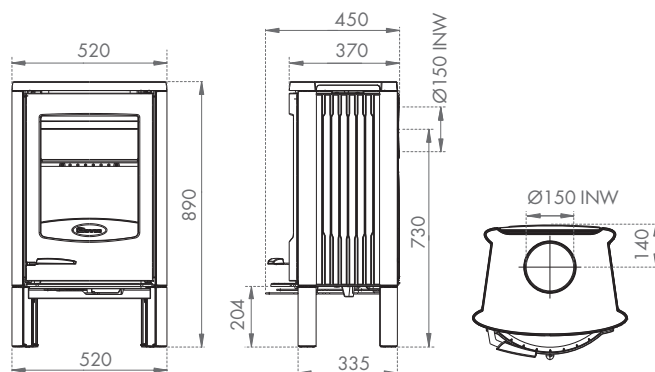

Dimensions

P36/37 | Bold 400