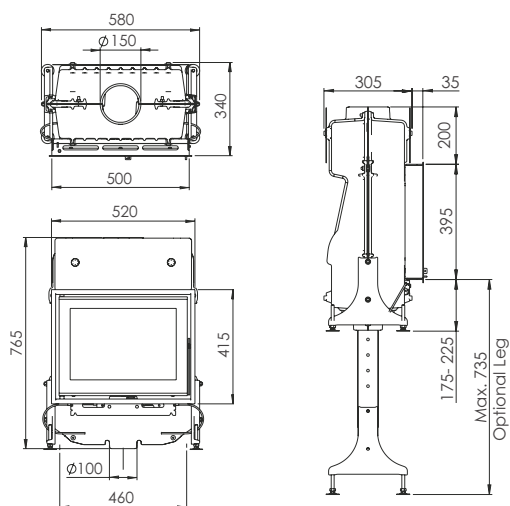

P52/53 | Astroline 360CB Wood Stove

Dimensions

P52/53 | Astroline 360CB/3 Wood Stove

P58/59 | 2520 Cassette Fire

P54/55 | Zen 100 Cassette Fire†

P60/61 | 1800 Multi-Fuel Fireplace†

P56/57 | Zen 102 Double-Sided Cassette Fire†