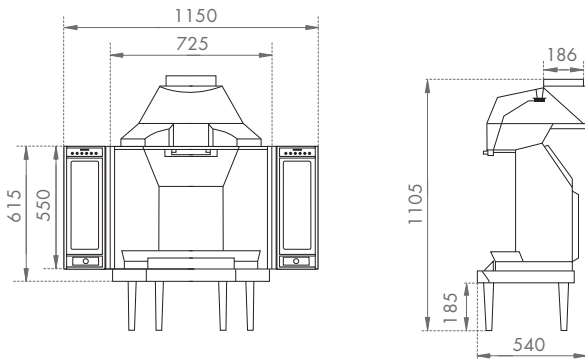

P66/67 | 2700 Wood Fireplace†