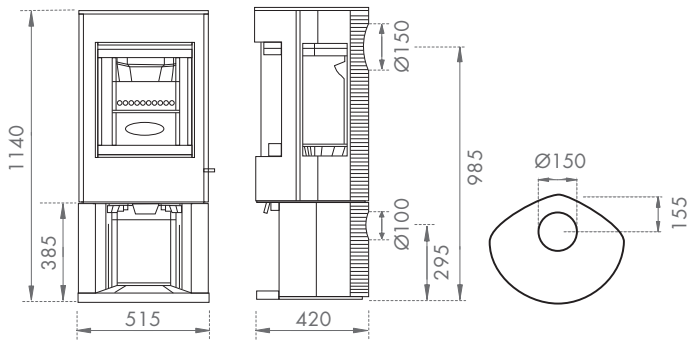

P46/47 | Astroline 3CB Multi-Fuel & Wood Stoves