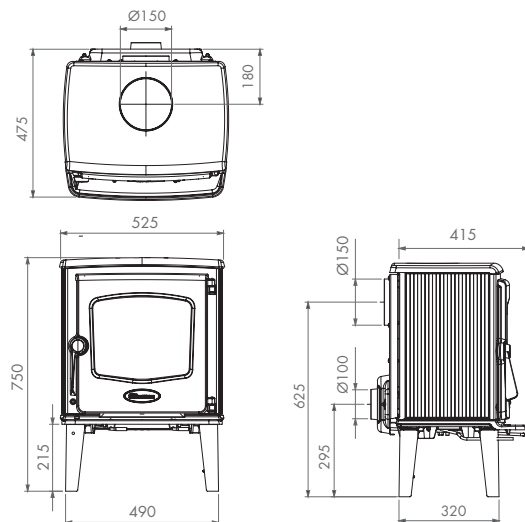

P6/7 | 250 Wood & Multi-Fuel Stoves

P12/13 | 760CB Wood Stove

P8/9 | 425 Multi-Fuel Stoves

P14/15 | 225 Wood & Multi-Fuel Stoves

P10/11 | 640CB Wood Stove

P16/17 | 525 Wood & Multi-Fuel Stoves

Dimensions

P18/19 | Tai 35 Wood Stove