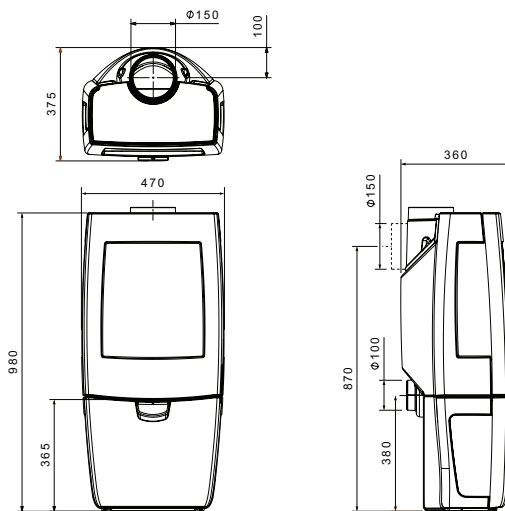

P24/25 | Sense 200 & 203 Wood Stoves