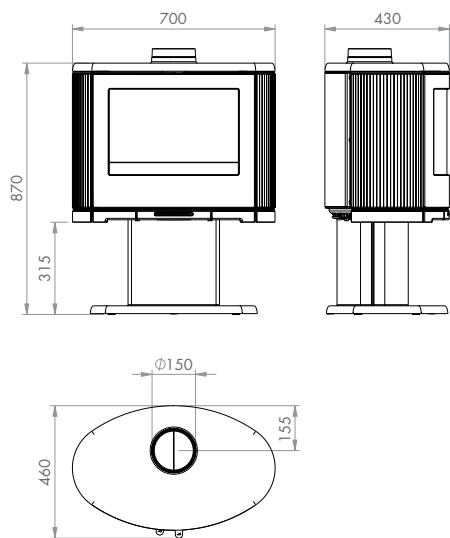

P28/29 | Vintage 35 Wood Stove

P30/31 | Vintage 50 Wood Stove

Bold 400 in Grey enamel

P32/33 | Brut Wood Stoves

P34/35 | Bold 300

Dimensions

P36/37 | Bold 400

P40/41 | Bow with Pedestal