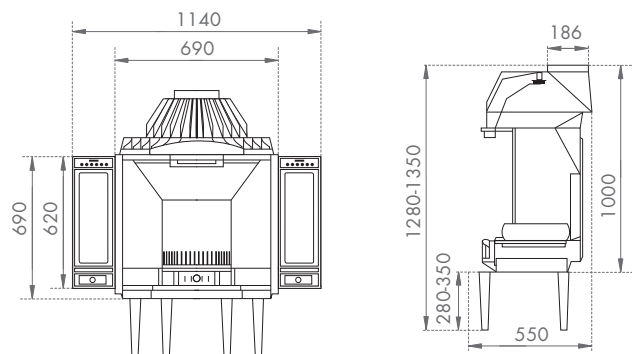

P62/63 | 2000 Multi-Fuel Fireplace†