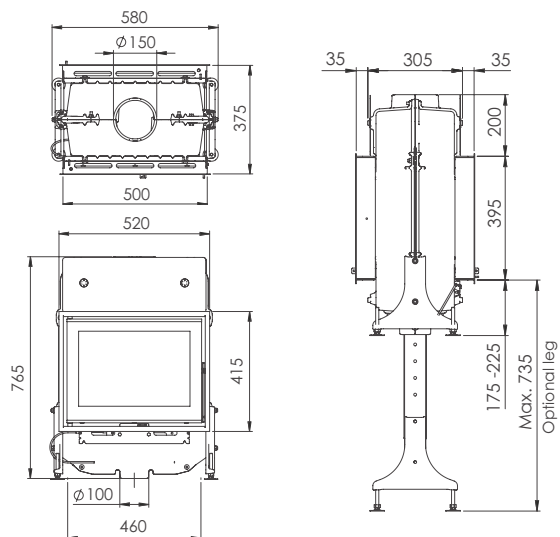

P52/53 | Astroline 360CB Wood Stove

Dimensions

P52/53 | Astroline 360CB/3 Wood Stove

P58/59 | 2520 Cassette Fire

P54/55 | Zen 100 Cassette Fire†

P60/61 | 1800 Multi-Fuel Fireplace†

P56/57 | Zen 102 Double-Sided Cassette Fire†