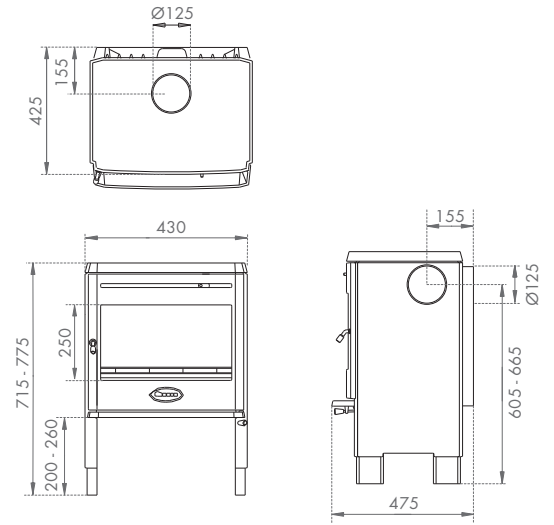

P50/51 | Astroline 350CB Wood Stove