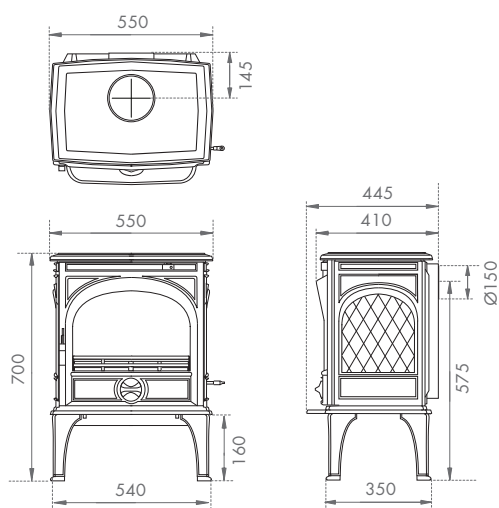

P8/9 | 425 Multi-Fuel Stoves