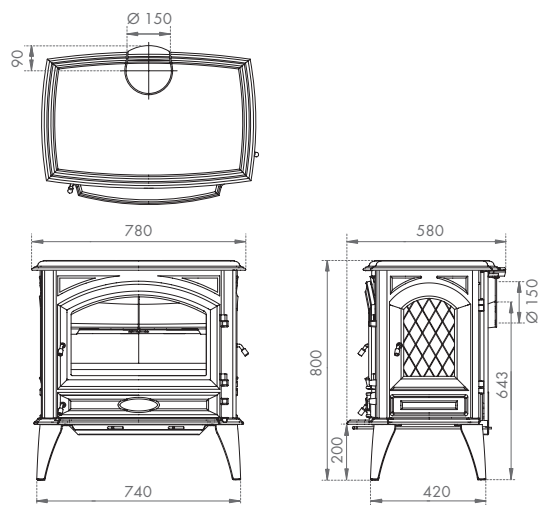

P12/13 | 760CB Wood Stove